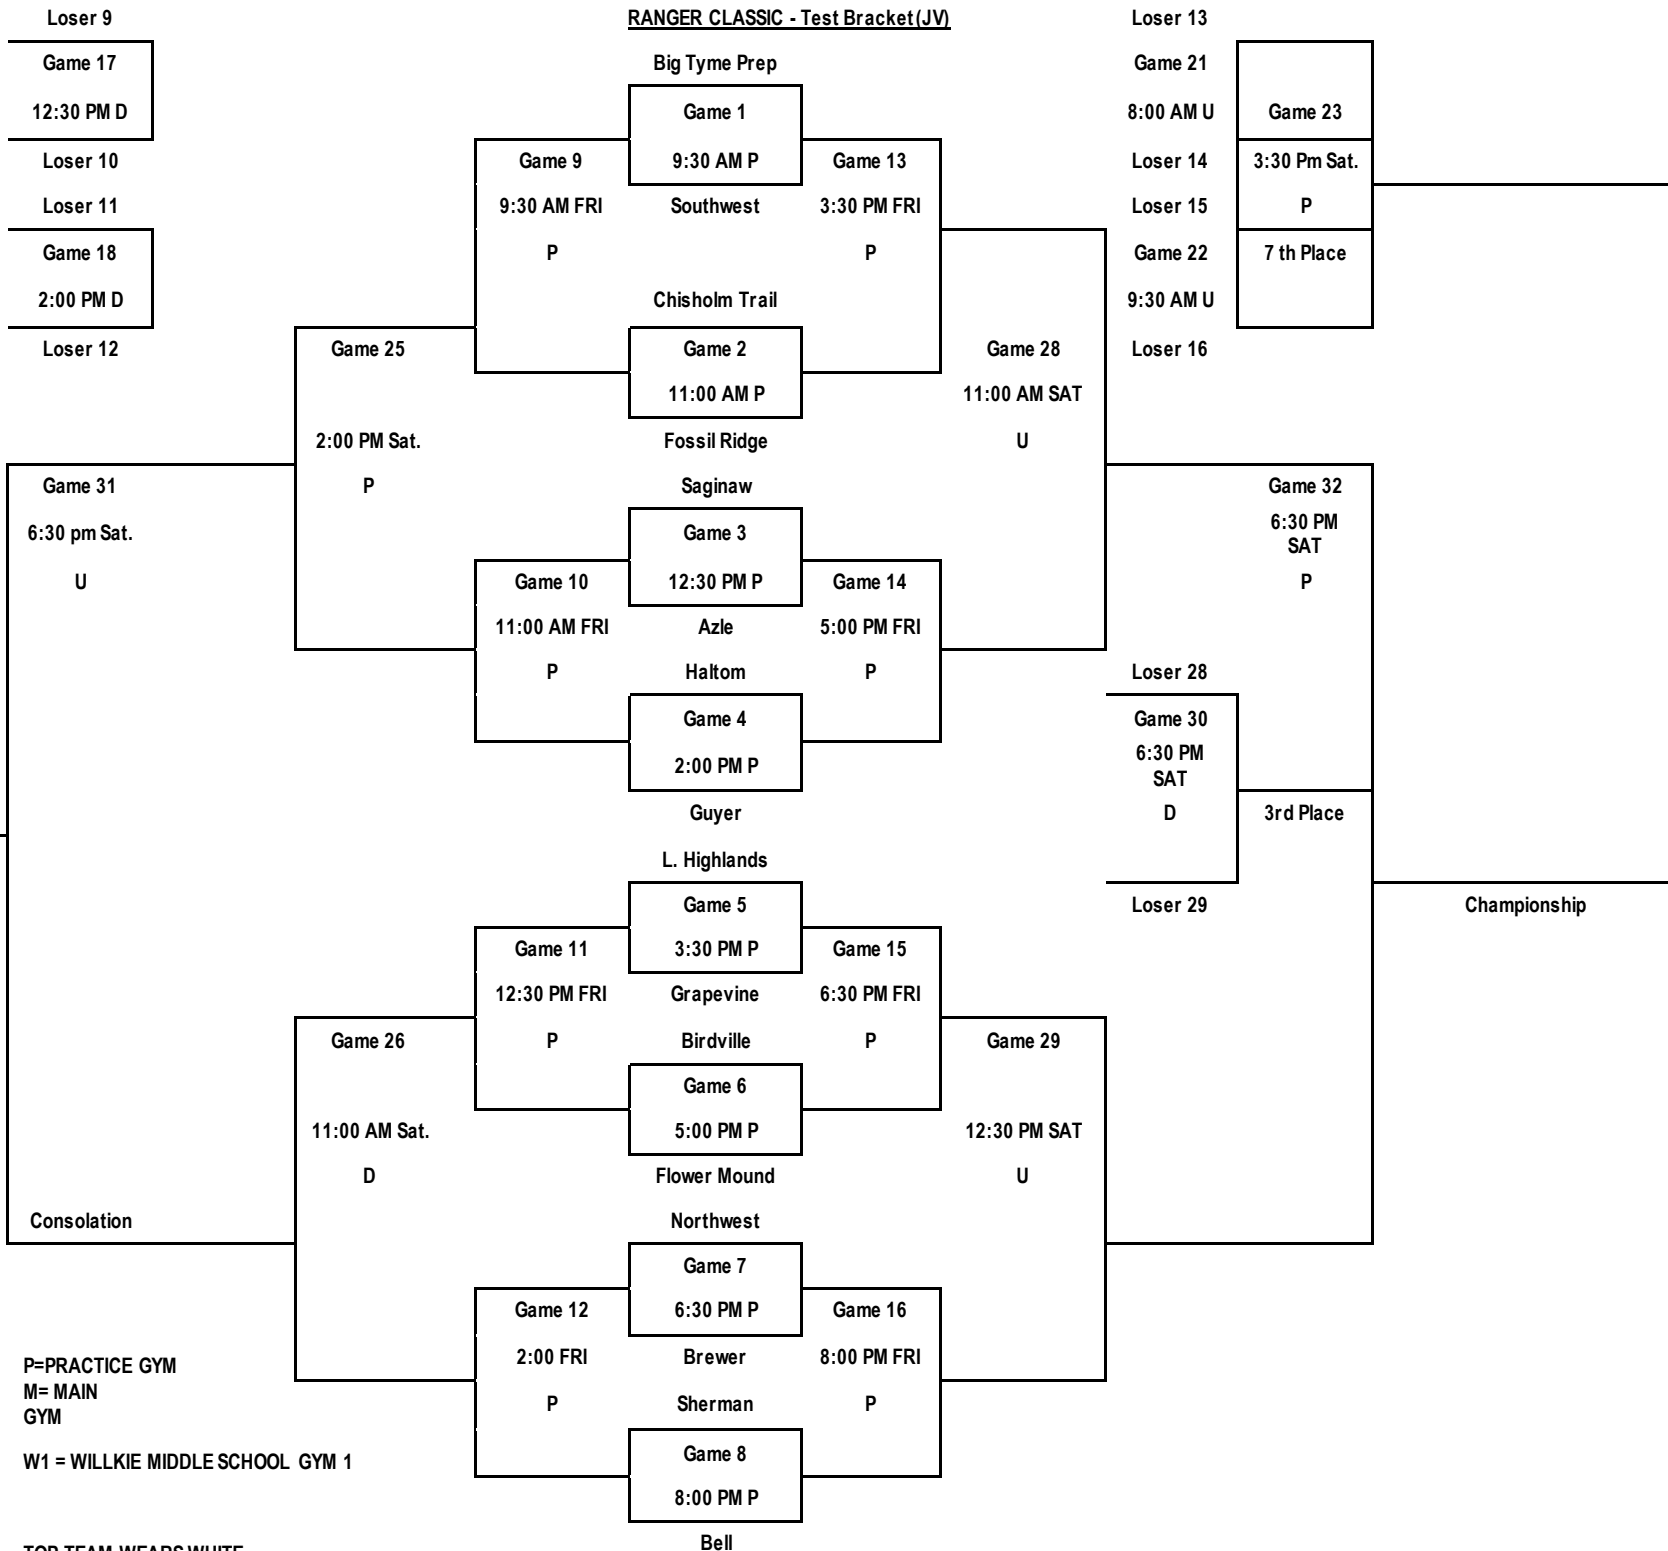

RANGER CLASSIC - Test Bracket(JV)

P=PRACTICE GYM
M= MAIN
GYM

W1 = WILLKIE MIDDLE SCHOOL GYM 1

TOP TEAM WEARS WHITE

Championship