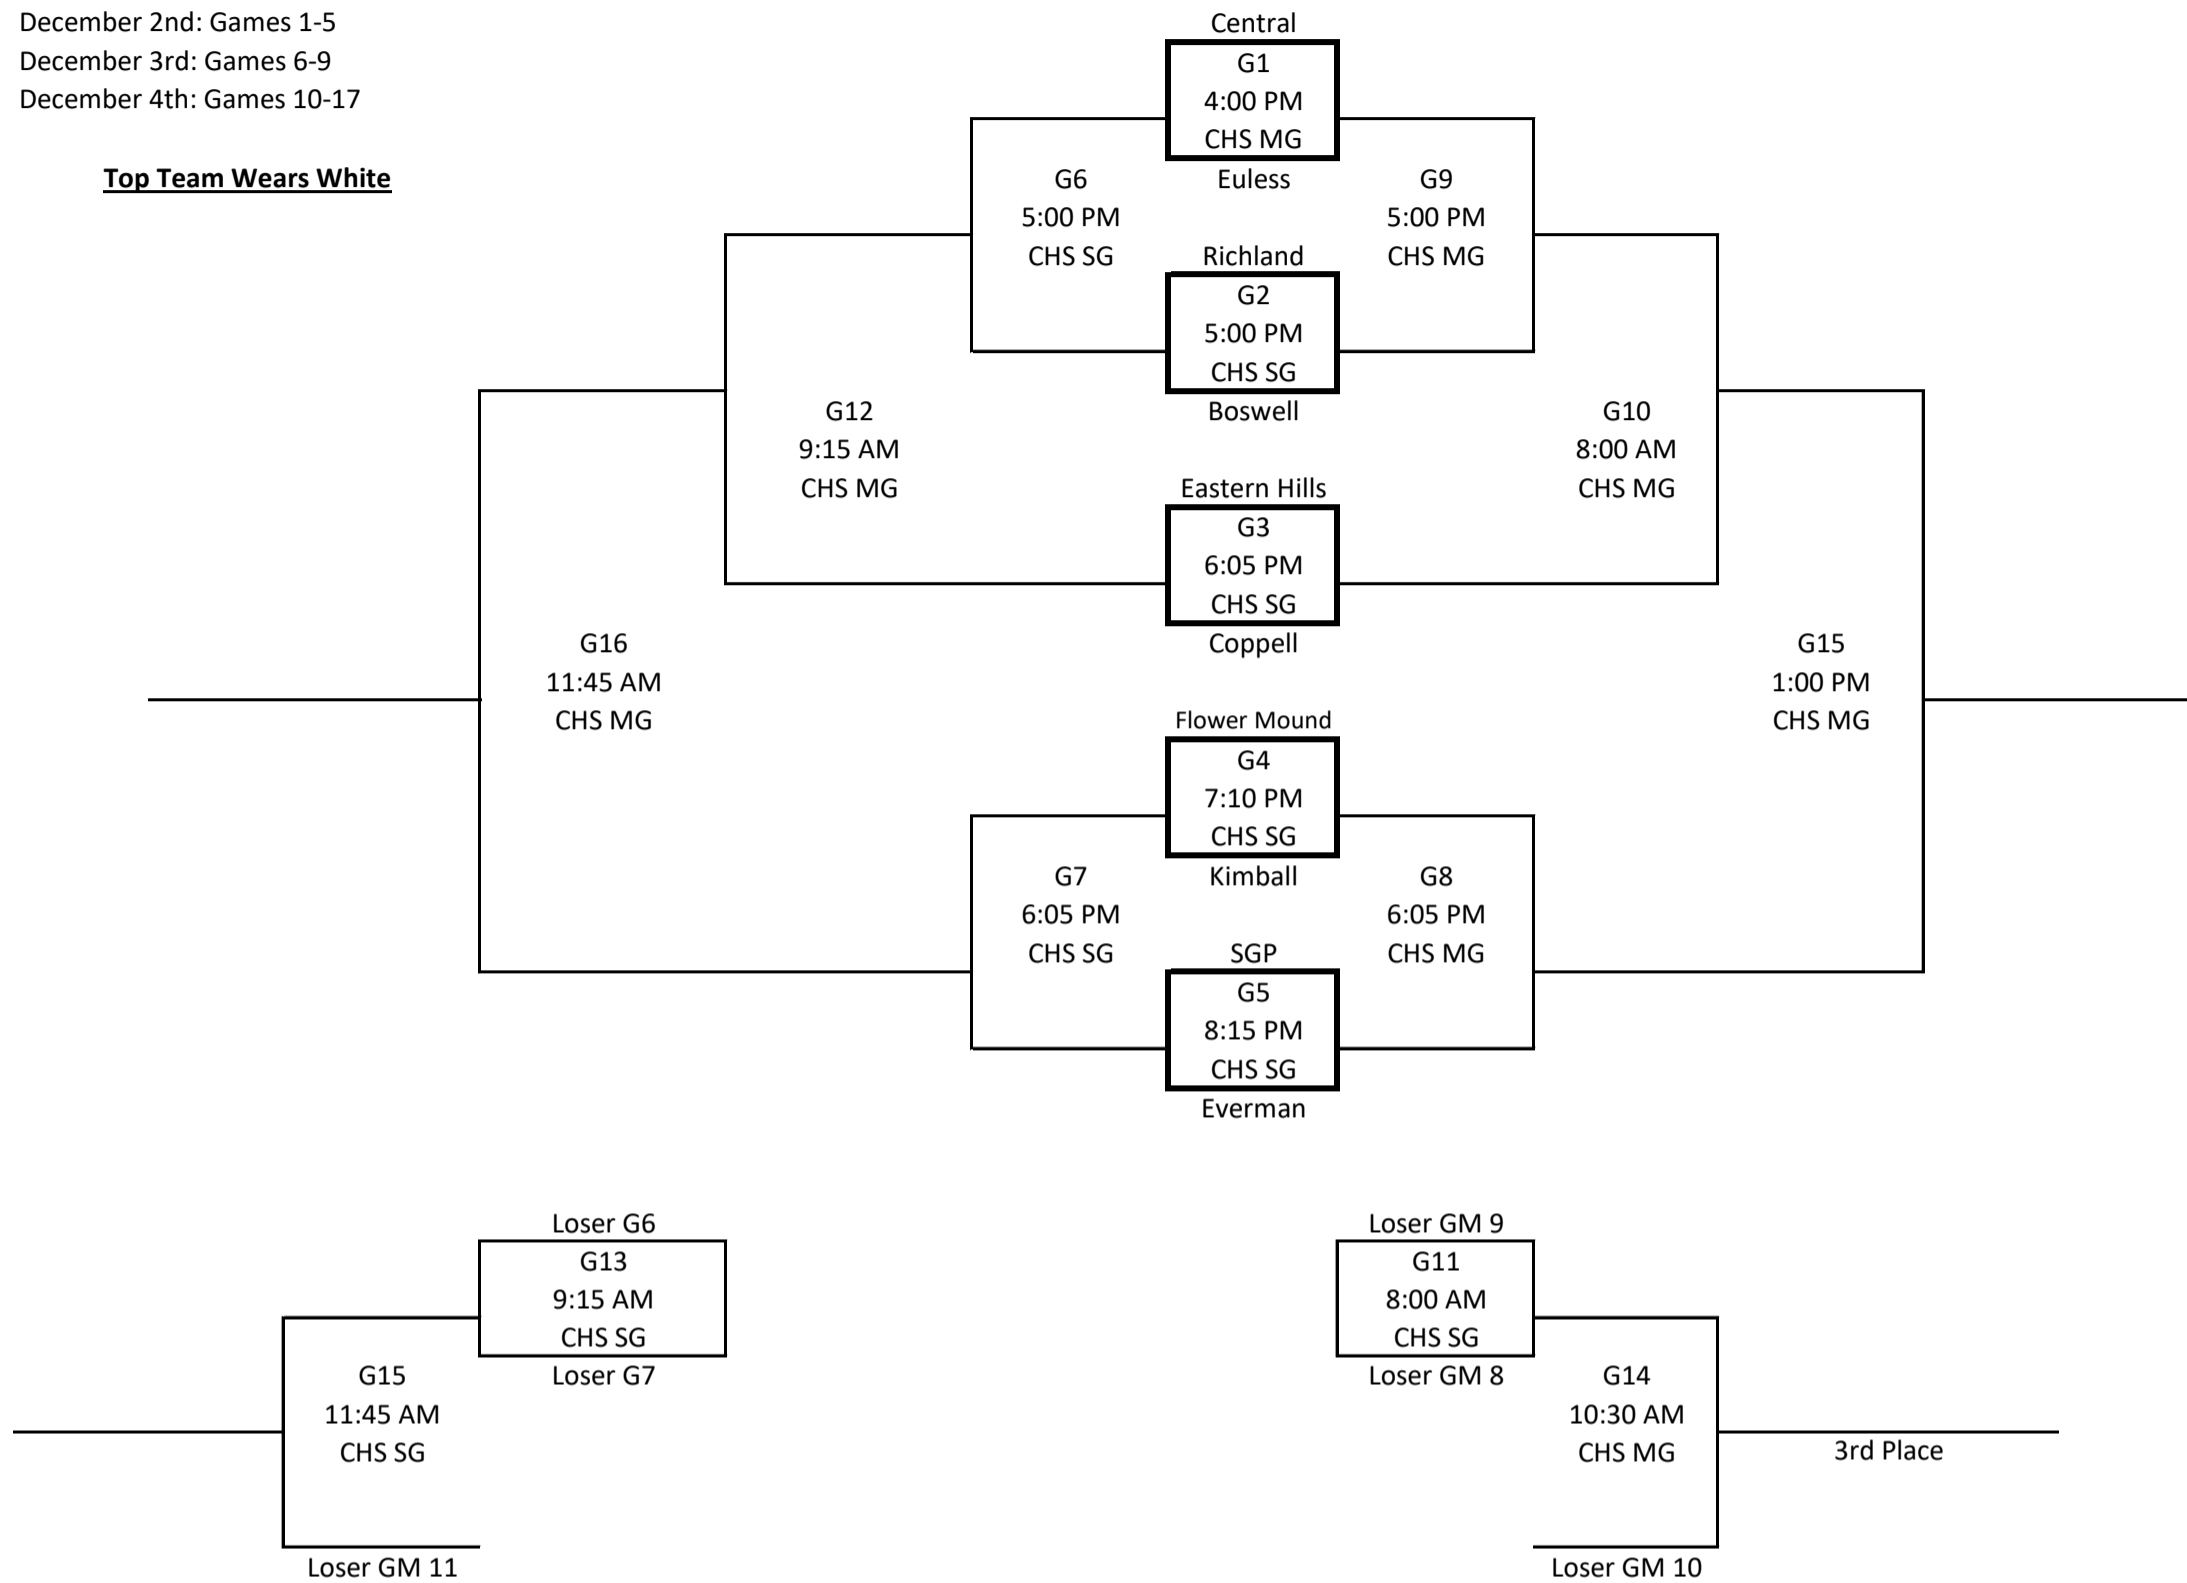

Central Classic Tournament - 9th Grade A Team Division

December 2nd: Games 1-5
 December 3rd: Games 6-9
 December 4th: Games 10-17

Top Team Wears White

CHS MG: Central High School Main Gym
 CHS SG: Central High School Small Gym

HMS MG: Hillwood Middle School Main Gym
 HMS SG: Hillwood Middle School Small Gym

Central High School
 950 Ray White
 Fort Worth, TX 76244

Hillwood Middle School
 8250 Parkwood Hill Blvd.
 Fort Worth, TX 76137